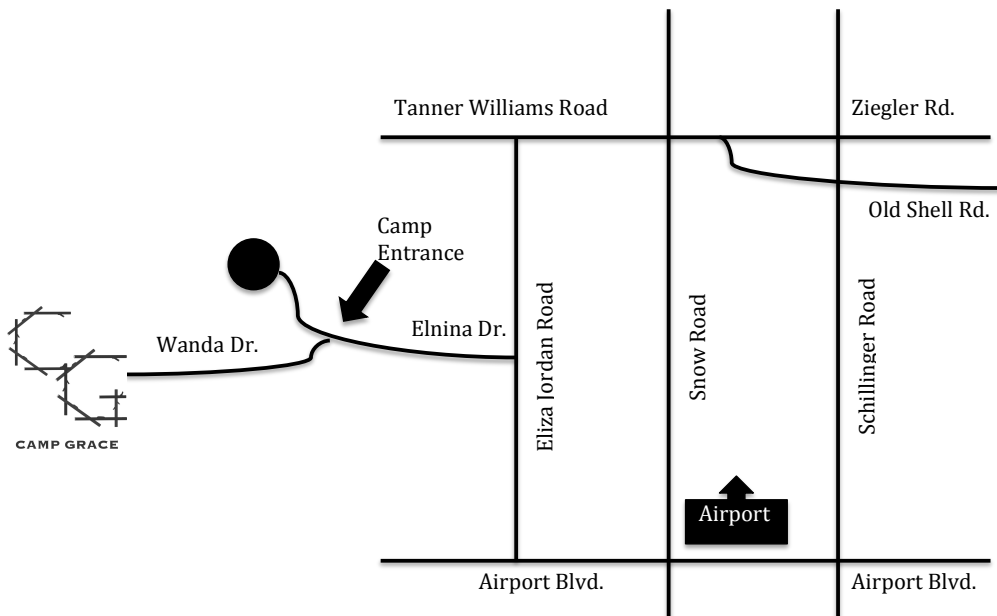

Directions to Camp Grace

Camp Grace
11081 Wanda Drive
Mobile, AL 36608
251-635-0935 (Office)

From Mobile Airport: (Airport address 8400 Airport Blvd., Mobile, AL 36608)

Mobile Airport is located on Airport Blvd. You continue west approx. 3.3 miles to Eliza Jordan Rd.; turn right onto Eliza Jordan Rd. and go 1.2 miles; turn left on to Elnina Dr. (Bevis Estates neighborhood); go approx. 0.2 miles and turn left in the turn of Elnina Dr. into camp property. There is a large overhead sign; Wanda Drive runs between two sets of horse fences. Follow instructions at gate for access to Camp Grace property.

From Old Shell Road:

Follow Old Shell Rd, west; follow it beyond Schillinger Road; beyond Schillinger Old Shell Rd. becomes Tanner Williams Road; Road will curve and combine with Ziegler Road and continue west as Tanner Williams Road; continue on Tanner Williams west until Eliza Jordan Road; turn left on Eliza Jordan Road and go approx. 2 miles; turn right on to Elnina Dr. (Bevis Estates neighborhood); go approx. 0.2 miles and turn left in the turn of Elnina Dr. into camp property. There is a large overhead sign; Wanda Drive runs between two sets of horse fences. Follow instructions at gate for access to Camp Grace property.